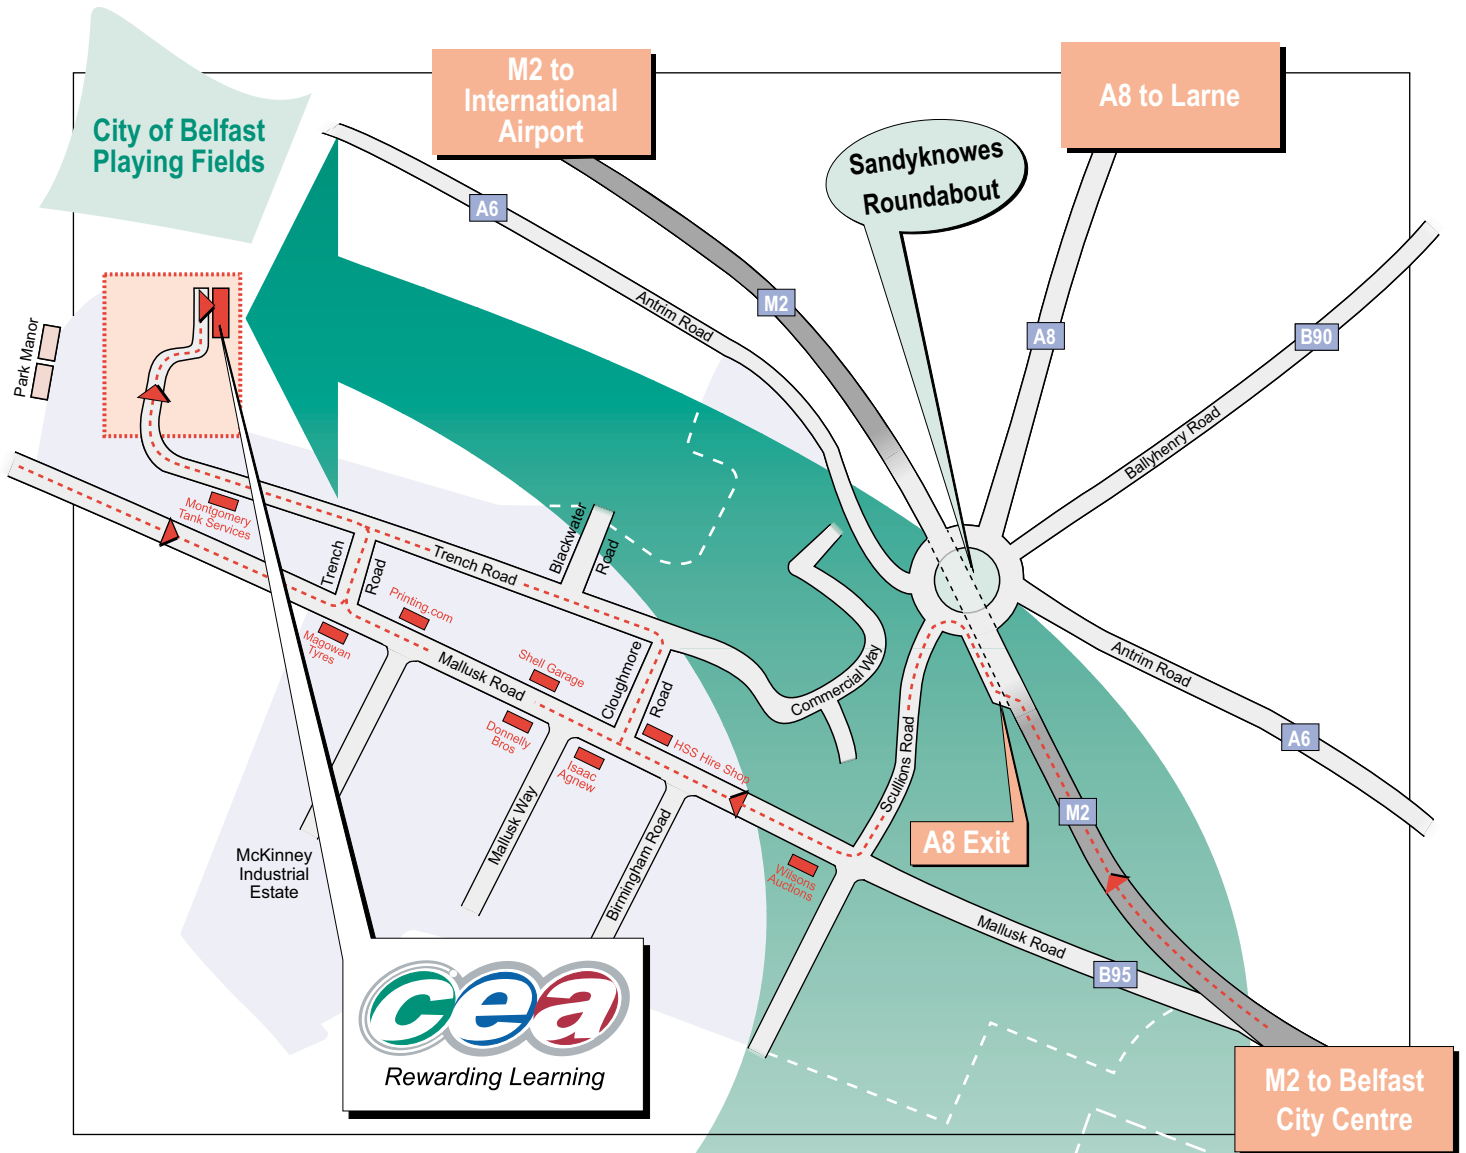

# How to find CCEA

(Grange Park Industrial Estate – Mallusk)

**KEY**

- Mallusk Industrial Estate Boundary
- Recommended Route

CCEA, Unit 9/10, Grange Park Industrial Estate, Trench Road, Mallusk, BT36 4LA.