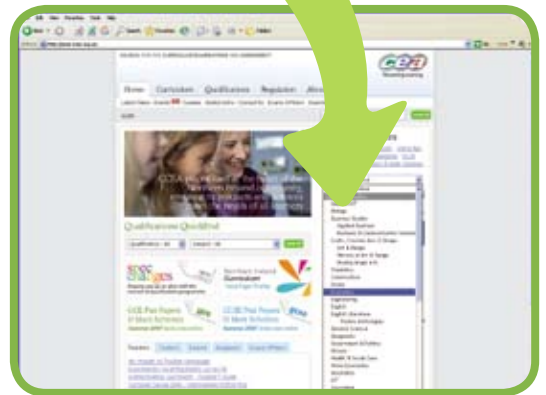

Step-by-step guide to your microsite

log on to
www.ccea.org.uk

Click on your
subject

View subject
homepage

View general
support materials

View support
material by unit

Schemes of Work are
available in Microsoft
Word™, so you can
customise them and
update them according
to your needs!